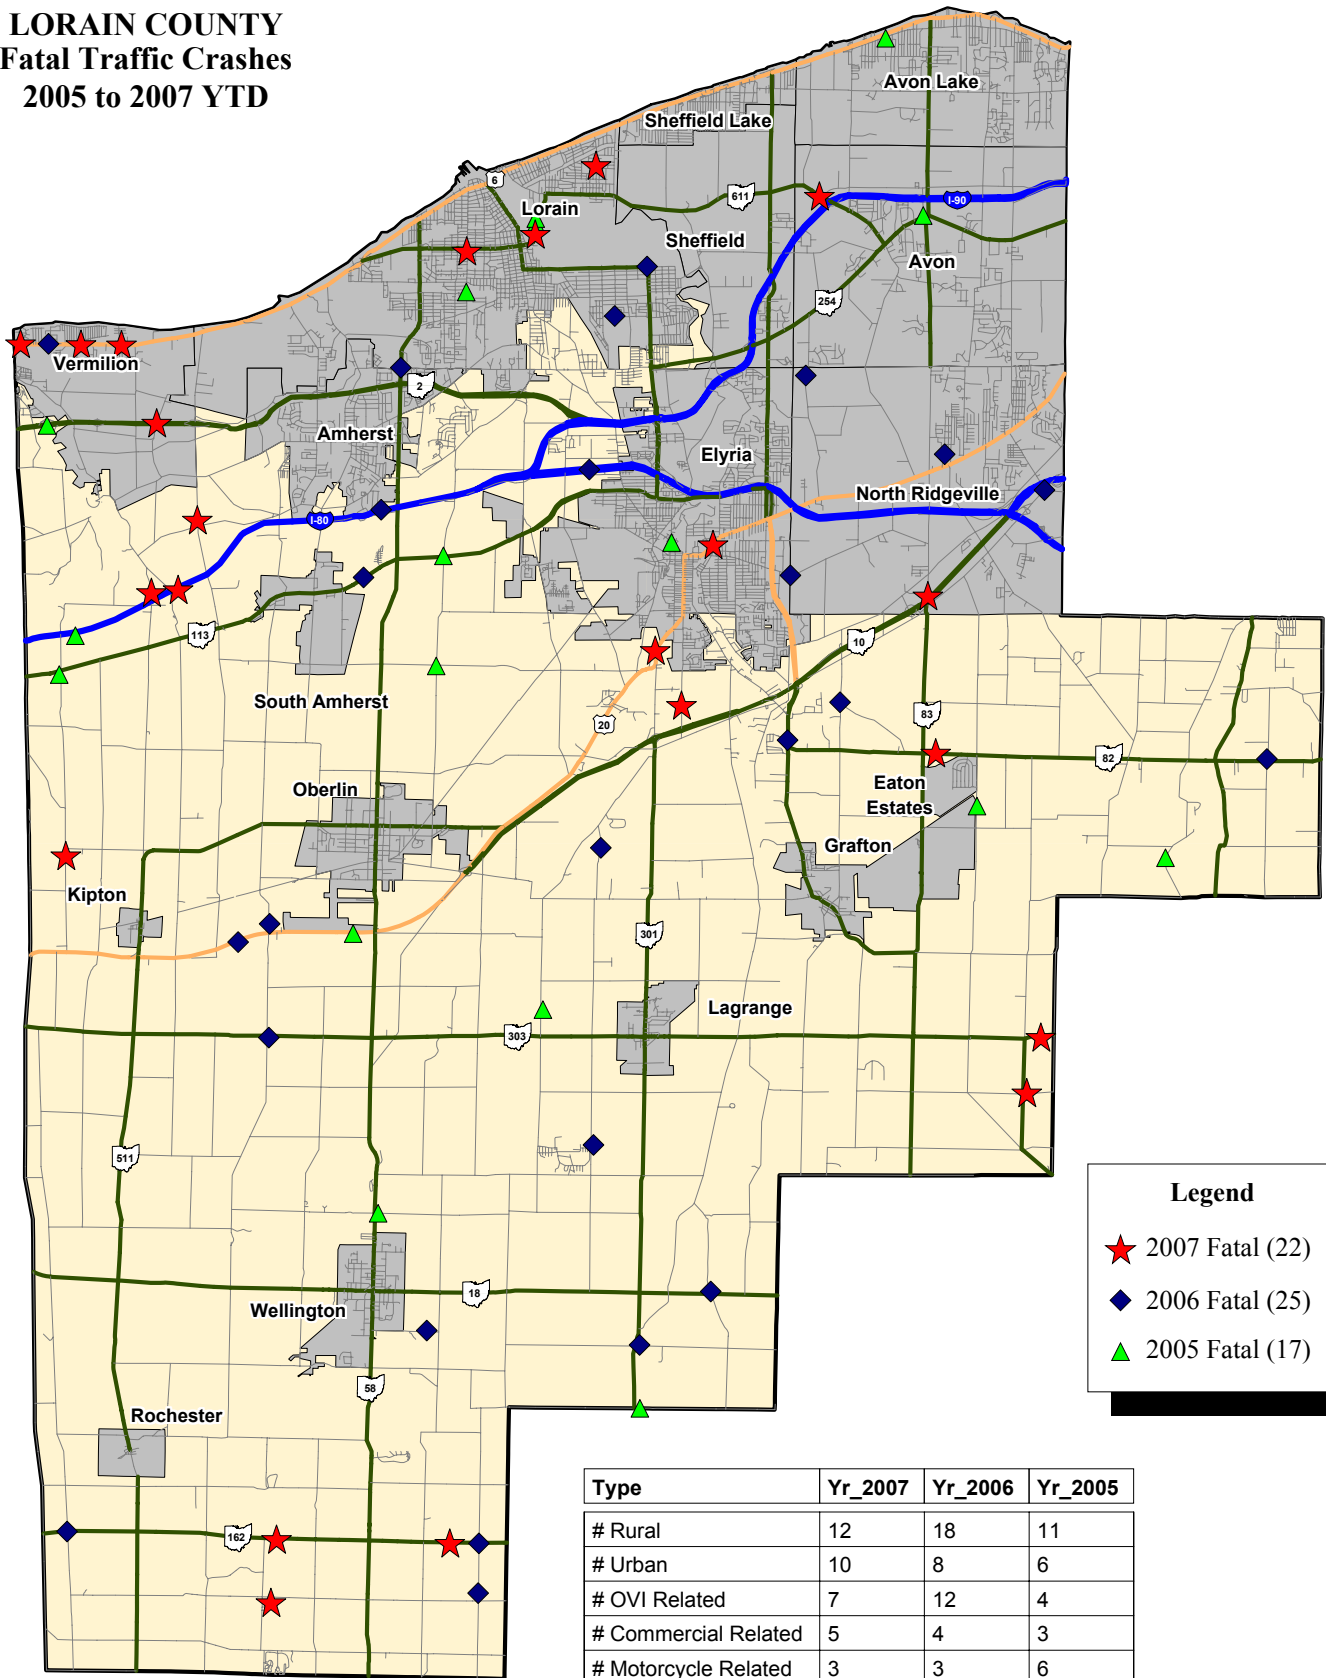

# LORAIN COUNTY Fatal Traffic Crashes 2005 to 2007 YTD

Data Source: OSHP LINC Database  
 Map Design and Layout: OSHP Statistical Analysis Unit  
 Ohio State Highway Patrol  
 November 6, 2007